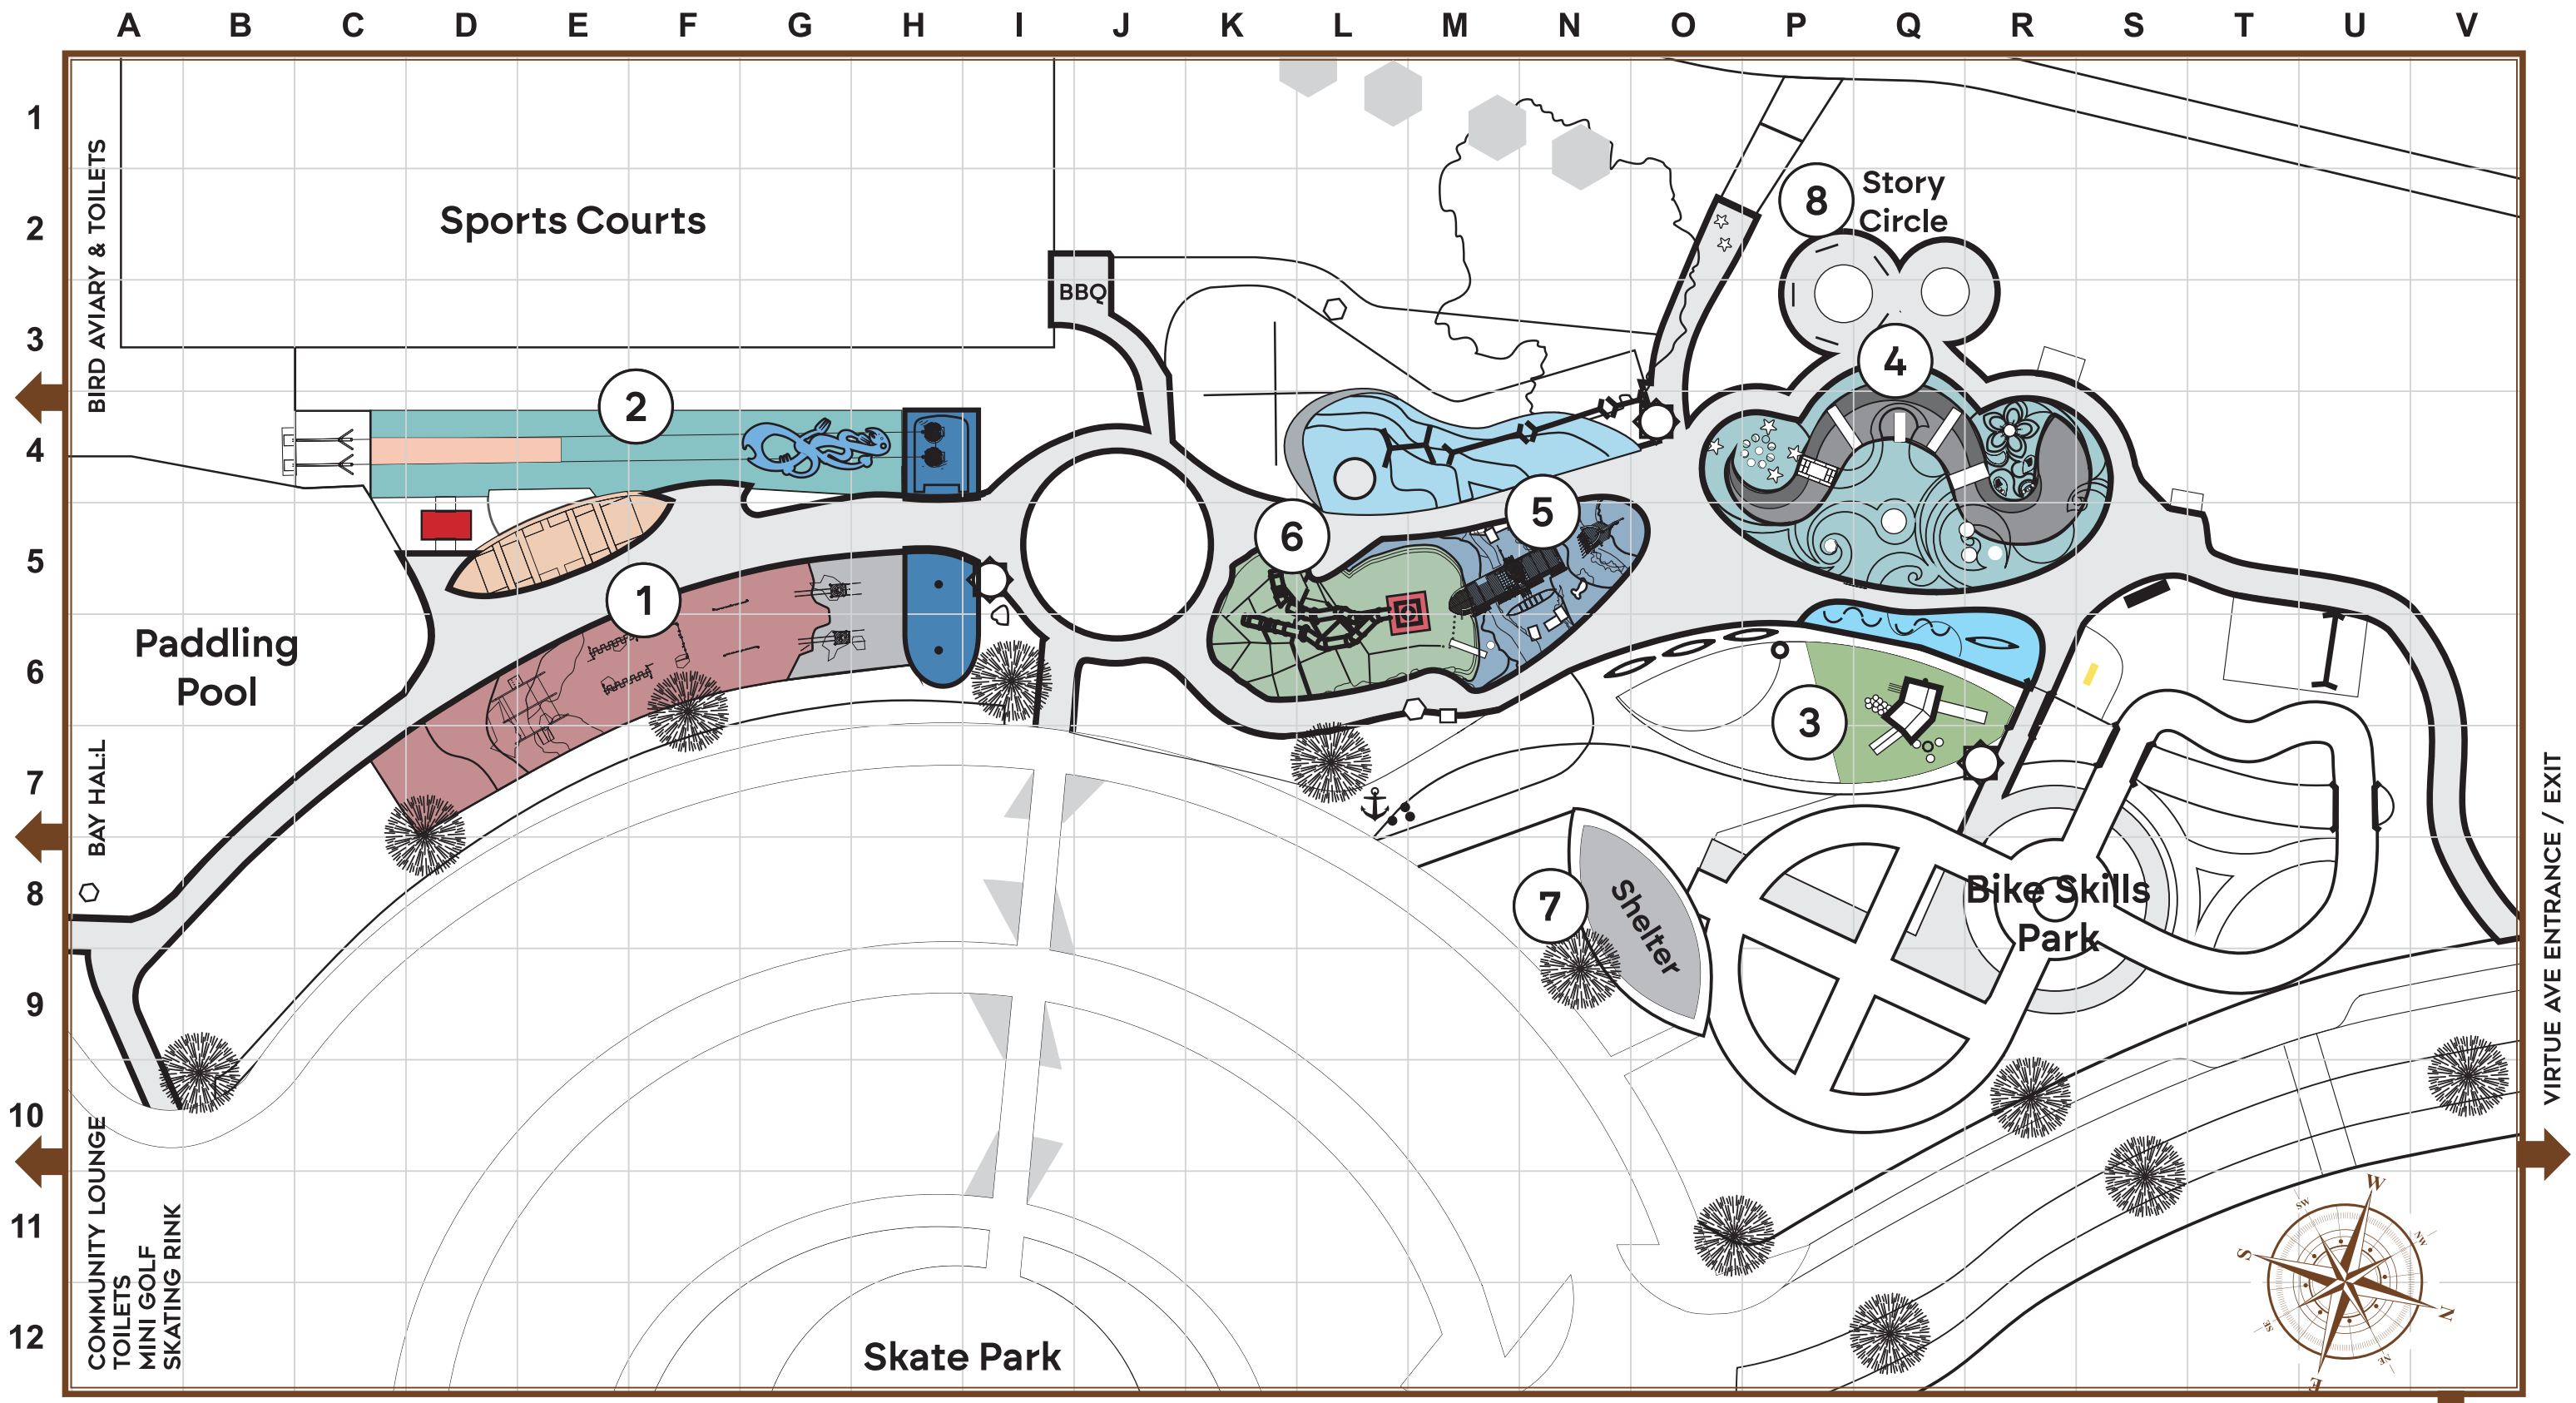

# CAROLINE BAY PLAYGROUND

FUN INCLUSIVE CHALLENGING & MEANINGFUL

- 1 Floor Is Lava Obstacle Course
- 2 Rush To The Rescue *Flying Fox*
- 3 Mahinga Kai / Mahika Kai Hunt & *Whare*, Hinaki Tuna Eel Trap
- 4 Tuna (Eel) Migration & Creation Stories
- 5 Ships In Trouble & *Ship Wreck*
- 6 Lighthouse Harbour Watch
- 7 Rock Art Mural & Waka Hull Themed Shelter
- 8 Story Circle & History & Art

TO THE CAROLINE BAY SHORE & LOOKOUT & TOILETS